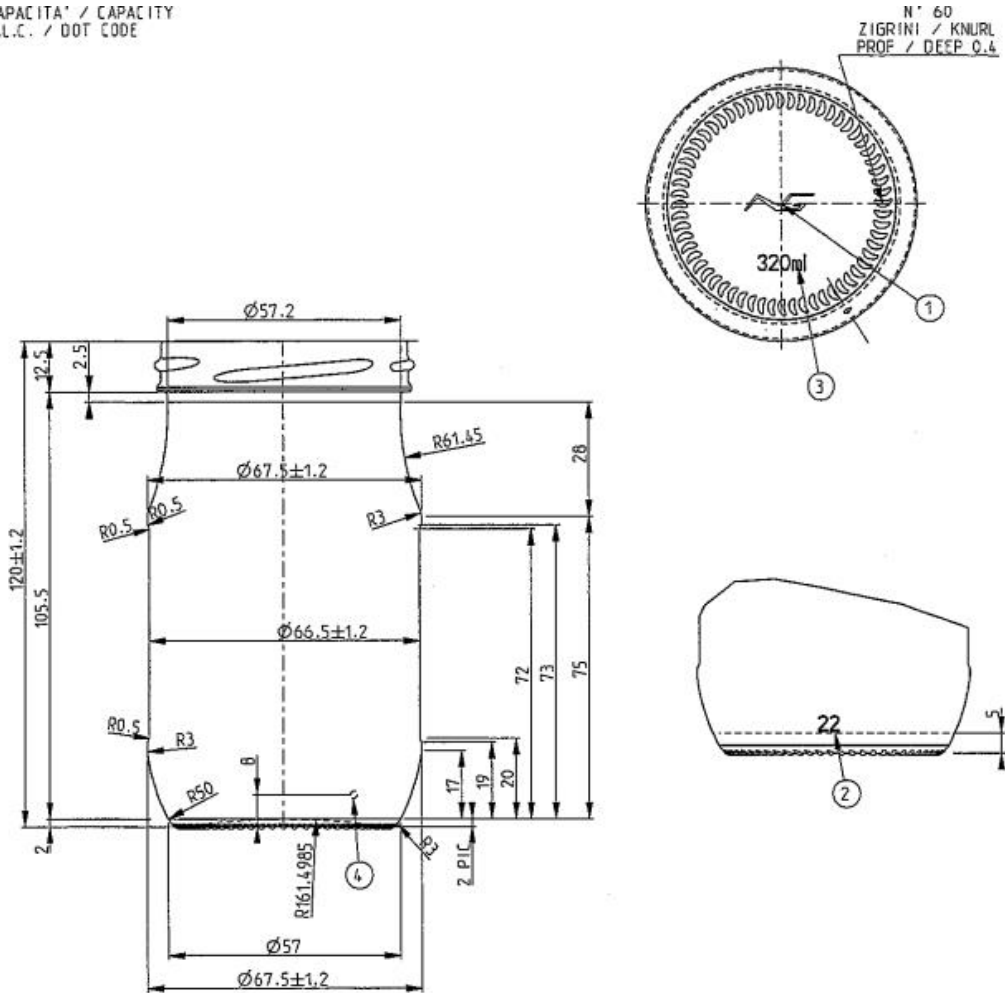

18 24

HS FRENCH FLINT

THE GLASS CONTAINER SPECIALISTS

CAPACITA' / CAPACITY
P.L.C. / DOT CODE

320ML ATLAS GLASS JAR

Product code	ATL320B
Finish	63mm Twist-Off
Capacity	320ml
Brim-full capacity	326ml